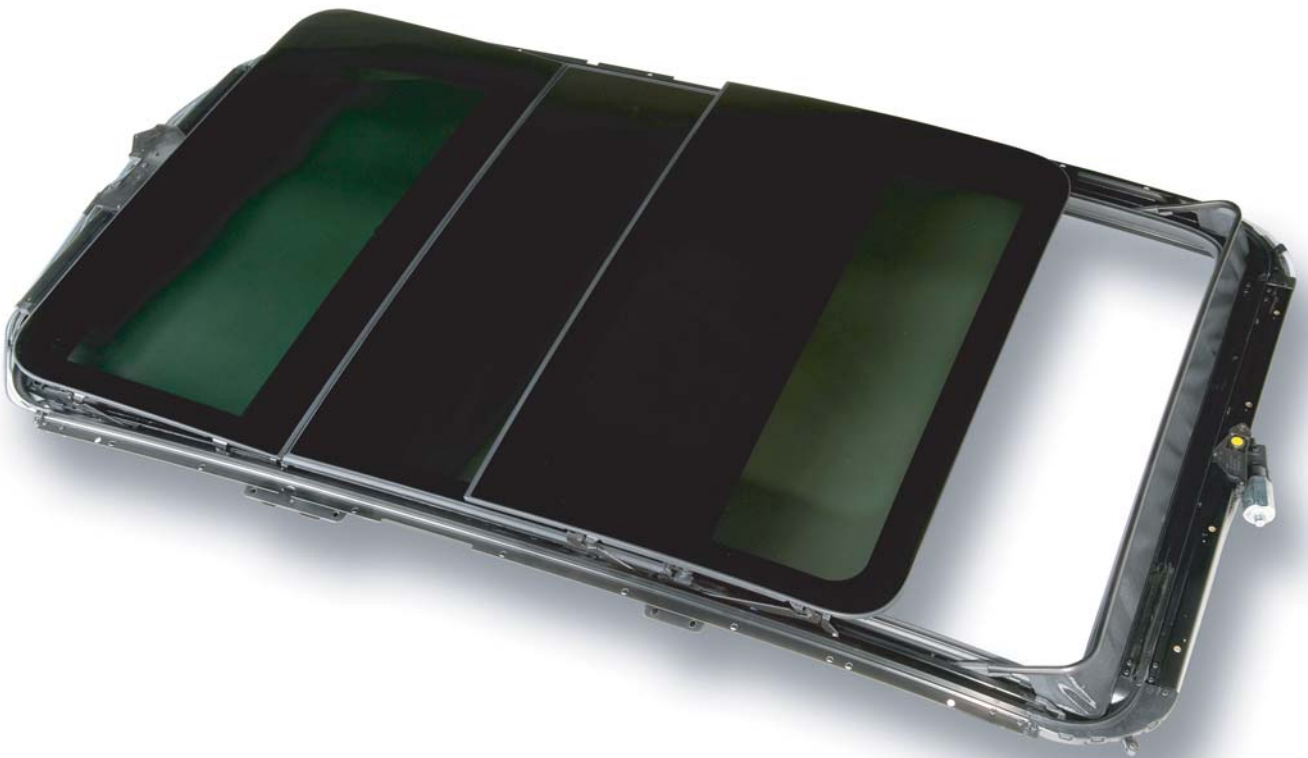

Your Vision. Our Innovation.

The sky's the limit with ArvinMeritor's large roof-opening systems. Designed with consumer comfort in mind, the system features multiple glass panels and a side-guided roller blind that deliver a near-convertible sensation without sacrificing acoustics and styling. An integrated beam for energy absorption and electric anti-squeeze technology further enhance passenger safety. This is just one more example of how ArvinMeritor is able to blend style and safety into solutions that move the world.